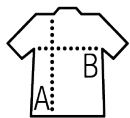

{ 100% RECYCLED }
{ VEGAN }

Quality

Style

Available sizes

Sizes	XS	M	XL
A/B	60/48	65/54	70/60

Available colours

Red

Royal blue

Bright green

Lemon

Orange

Packaging

Carton size : 52 x 32 x 22 cm

Weight per carton : 7.00 kg

Related products
